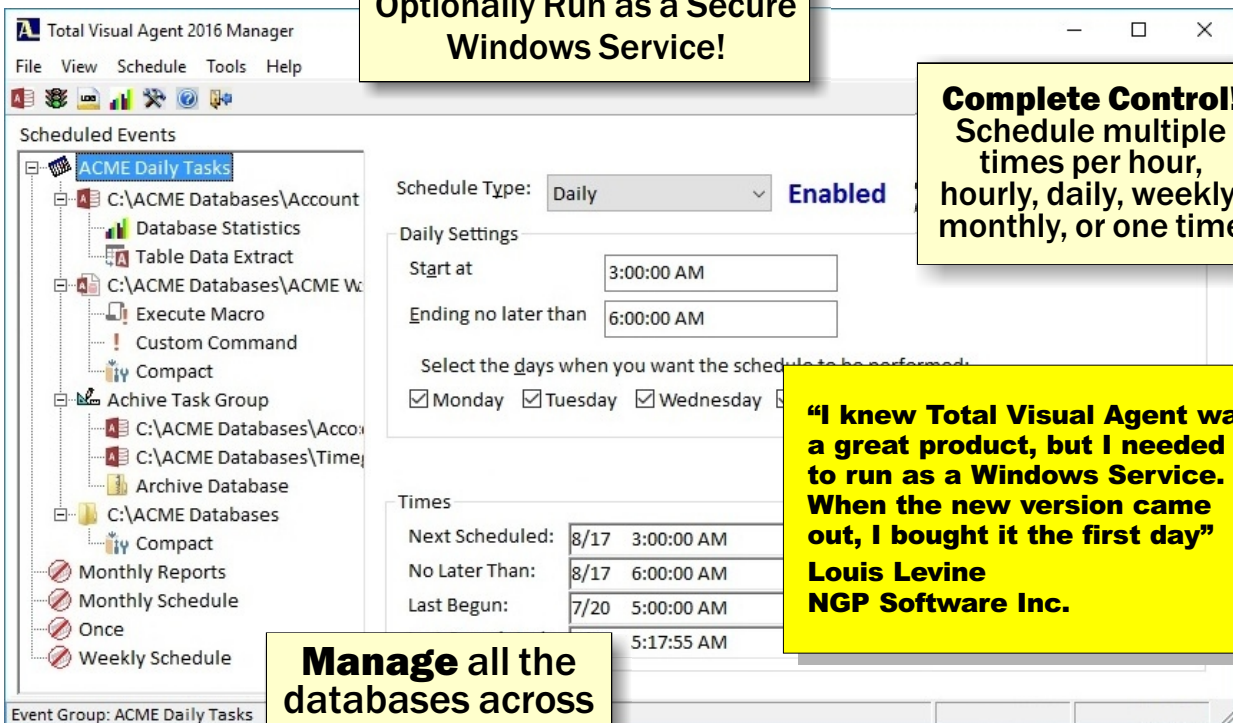

Total Visual Agent™

Supports Access 2016 and Earlier

FREE TRIAL

Database Automation and Insurance

Are You Performing the Maintenance You Need?

Microsoft Access Jet Databases (ACCDB and MDB formats) need to be periodically compacted and repaired for optimal performance. You should also make regular backups, and multiple backups for disaster recovery.

Prevent Database Corruption and Disasters

Unfortunately, these critical tasks are often neglected until disaster strikes. Don't let that happen to you!

Manage All the Databases Across Your Network

Manage an unlimited number of databases or drives across your machine and entire network, with a complete audit trail and email notification if problems arise. Schedule a wide range of tasks hourly, daily, weekly, monthly, or just one time.

New Features!

- Supports Access 2016 and Latest Windows O/S
- Access Not Required on PC
- Database Lock Identifies Offending Machines
- Settings and Activity Log Databases are Separated
- Activity Log Shows Duration of Each Activity
- Email Notification Supports TLS and Office365 SMTP
- Improved Windows Service
- And much more!

Optionally Run as a Secure Windows Service!

Complete Control!
Schedule multiple times per hour, hourly, daily, weekly, monthly, or one time

"I knew Total Visual Agent was a great product, but I needed it to run as a Windows Service. When the new version came out, I bought it the first day"
Louis Levine
NGP Software Inc.

Manage all the databases across your network!

FMS • fms@fmsinc.com • fmsinc.com • 703-356-4700

Best VB Add-In

Most Useful Peripheral Tool

Reader's Choice

Middleware & Data Connectivity

All Versions of Microsoft® Access, Jet Engine, and VB

Single 5-Pack

$299 $899

Upgrade Single $199